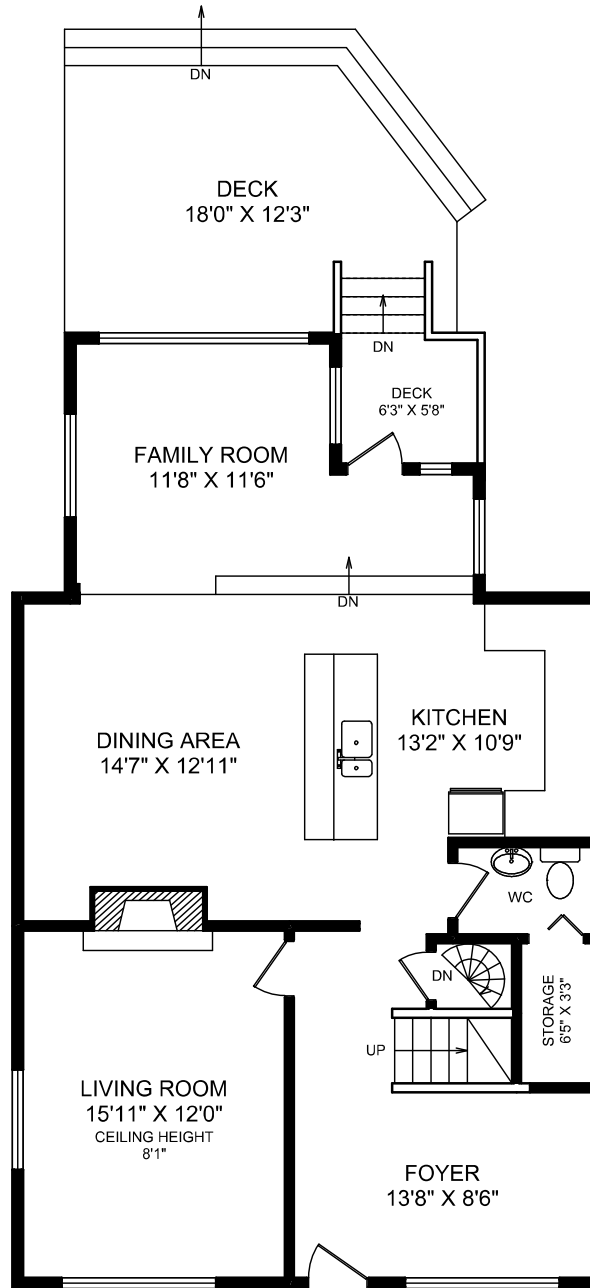

UPPER FLOOR

MAIN FLOOR

LOWER FLOOR

AREA	SQ FT			
	FLOOR	FINISHED	UNFINISHED	TOTAL
MAIN	1054	0	1054	
UPPER	844	0	844	
LOWER	685	207	892	
TOTAL	2584	207	2790	
DECKS		278		

3590 WEST 23RD AVENUE
 THIS DOCUMENT PREPARED FOR THE EXCLUSIVE USE OF
JEFF BENNA

MEASURED MARCH 13, 2014 BY JUSTIN GREENWOOD

All information furnished regarding this property is from sources deemed reliable but no warranty or representation is made to the accuracy thereof.

866.388.6998 orders@realfotovancouver.com