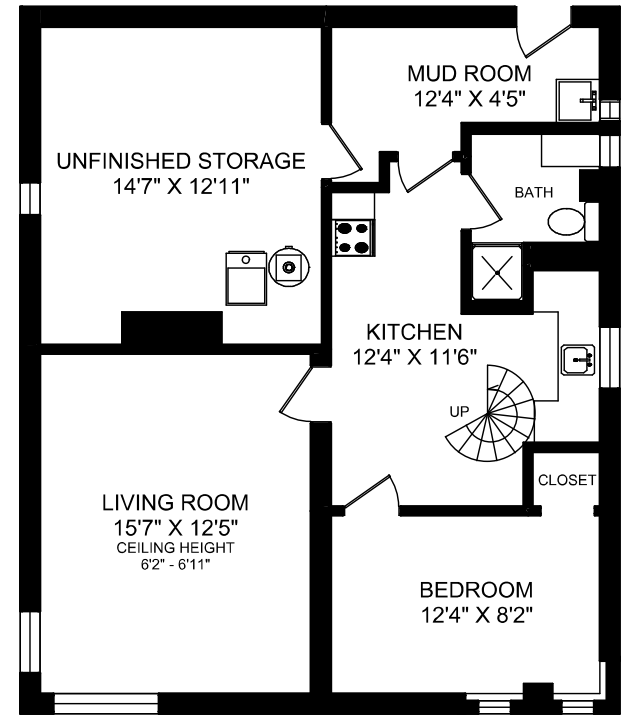

UPPER FLOOR

MAIN FLOOR

LOWER FLOOR

AREA	SQ FT			
	FLOOR	FINISHED	UNFINISHED	TOTAL
MAIN	1054	0	1054	
UPPER	844	0	844	
LOWER	685	207	892	
TOTAL	2584	207	2790	
DECKS		278		

3590 WEST 23RD AVENUE
 THIS DOCUMENT PREPARED FOR THE EXCLUSIVE USE OF
JEFF BENNA

MEASURED MARCH 13, 2014 BY JUSTIN GREENWOOD

All information furnished regarding this property is from sources deemed reliable but no warranty or representation is made to the accuracy thereof.

866.388.6998 orders@realfotovancouver.com