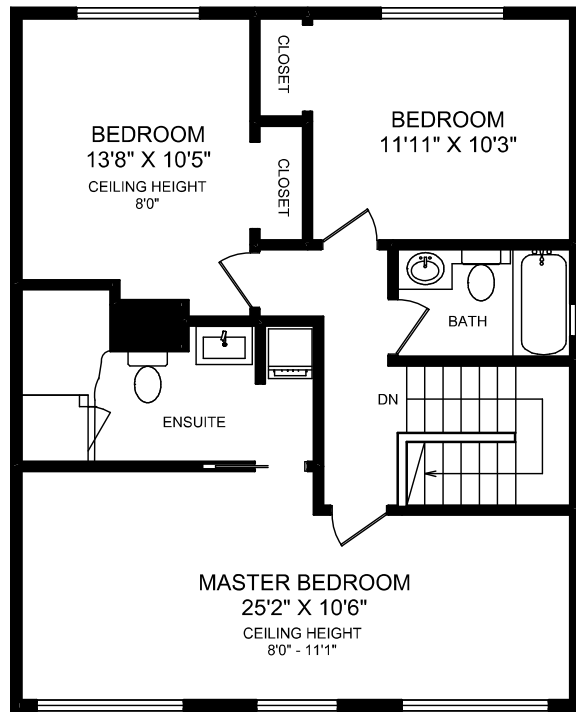

UPPER FLOOR

MAIN FLOOR

LOWER FLOOR

AREA	SQ FT			
	FLOOR	FINISHED	UNFINISHED	TOTAL
MAIN	1054	0	1054	
UPPER	844	0	844	
LOWER	685	207	892	
TOTAL	2584	207	2790	
DECKS		278		

3590 WEST 23RD AVENUE
 THIS DOCUMENT PREPARED FOR THE EXCLUSIVE USE OF
JEFF BENNA

MEASURED MARCH 13, 2014 BY JUSTIN GREENWOOD

All information furnished regarding this property is from sources deemed reliable but no warranty or representation is made to the accuracy thereof.

866.388.6998 orders@realfotovancouver.com